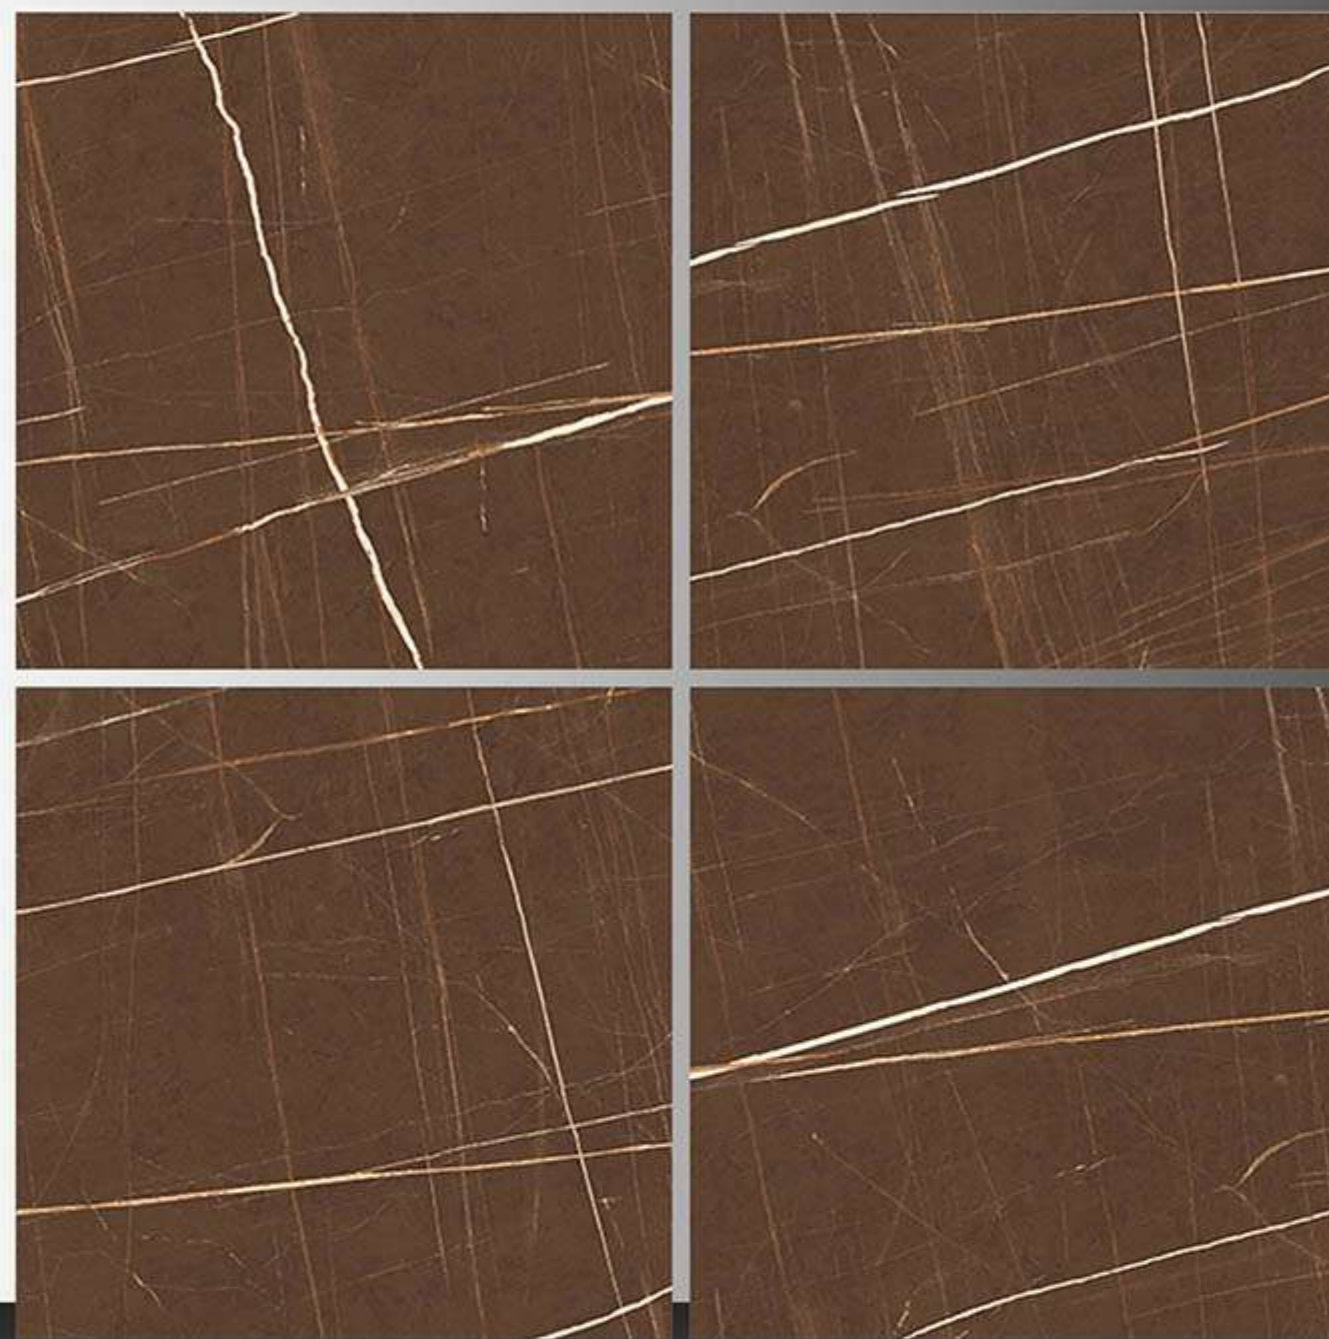

HABANA BROWN