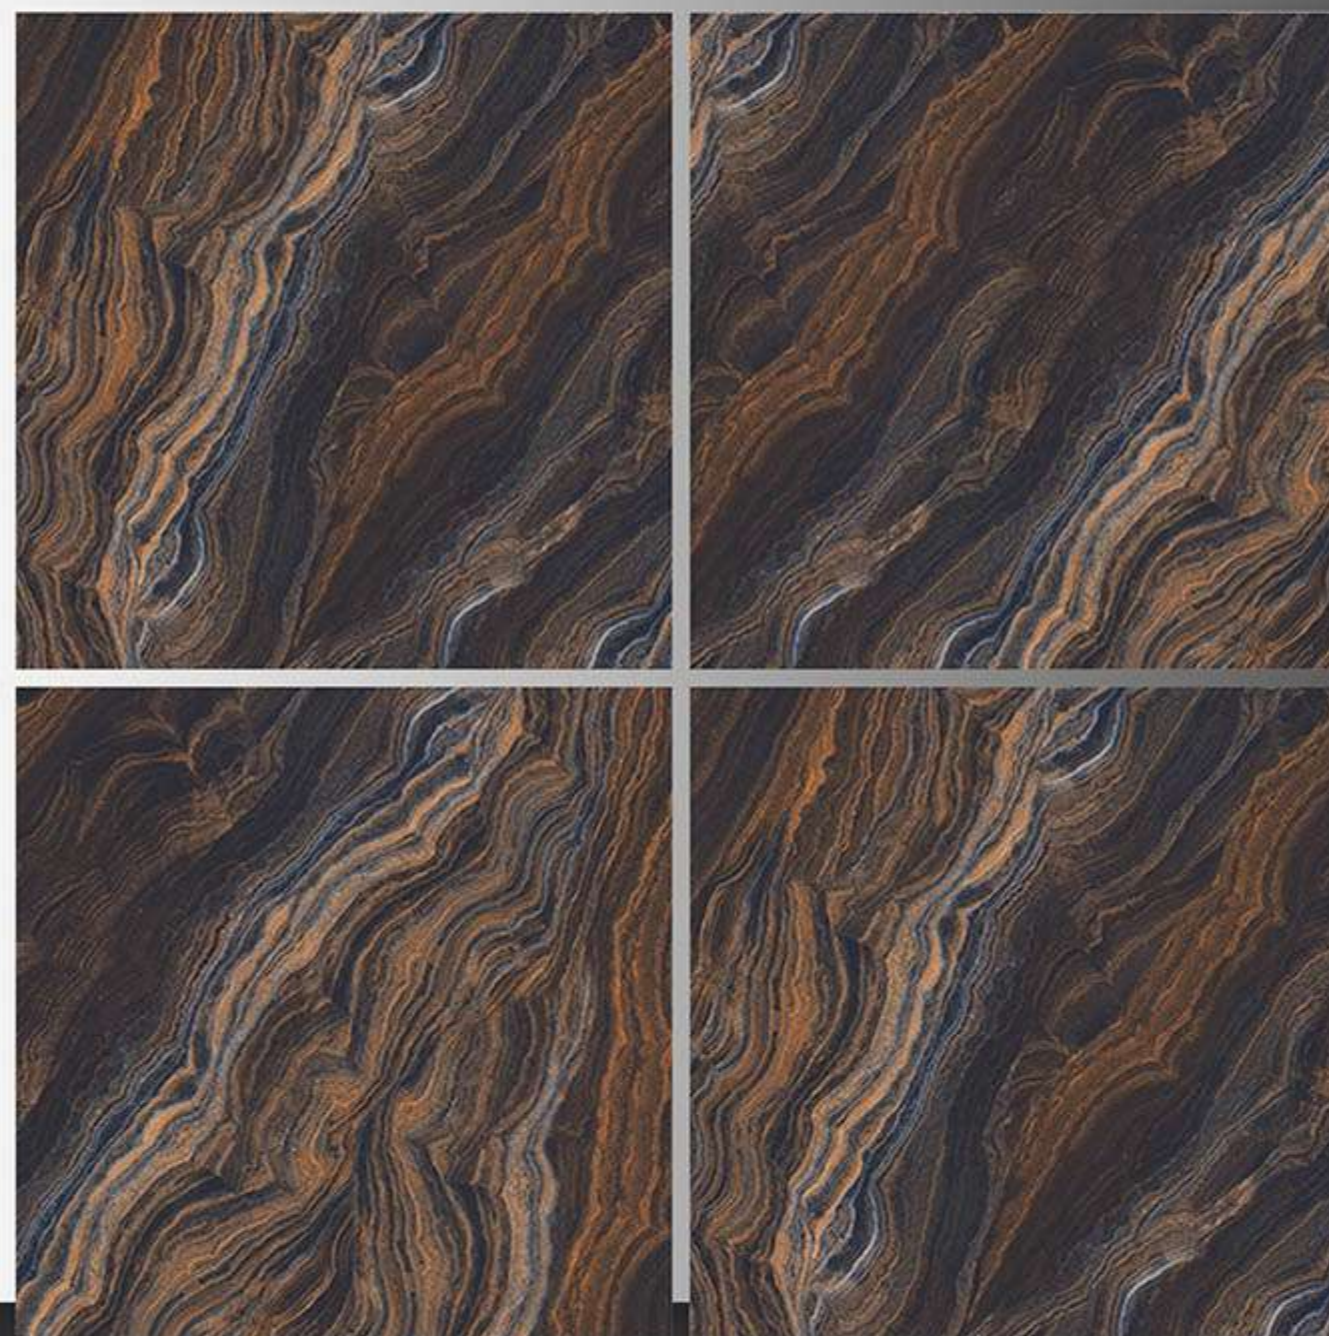

HIGH GLOSS
600 x 600 mm

PACAFIC BLACK

HIGH GLOSS
600 x 600 mm

PRITTON BLACK

HIGH GLOSS
600 x 600 mm

Rambo Dark

HIGH GLOSS
600 x 600 mm

RICH BLACK