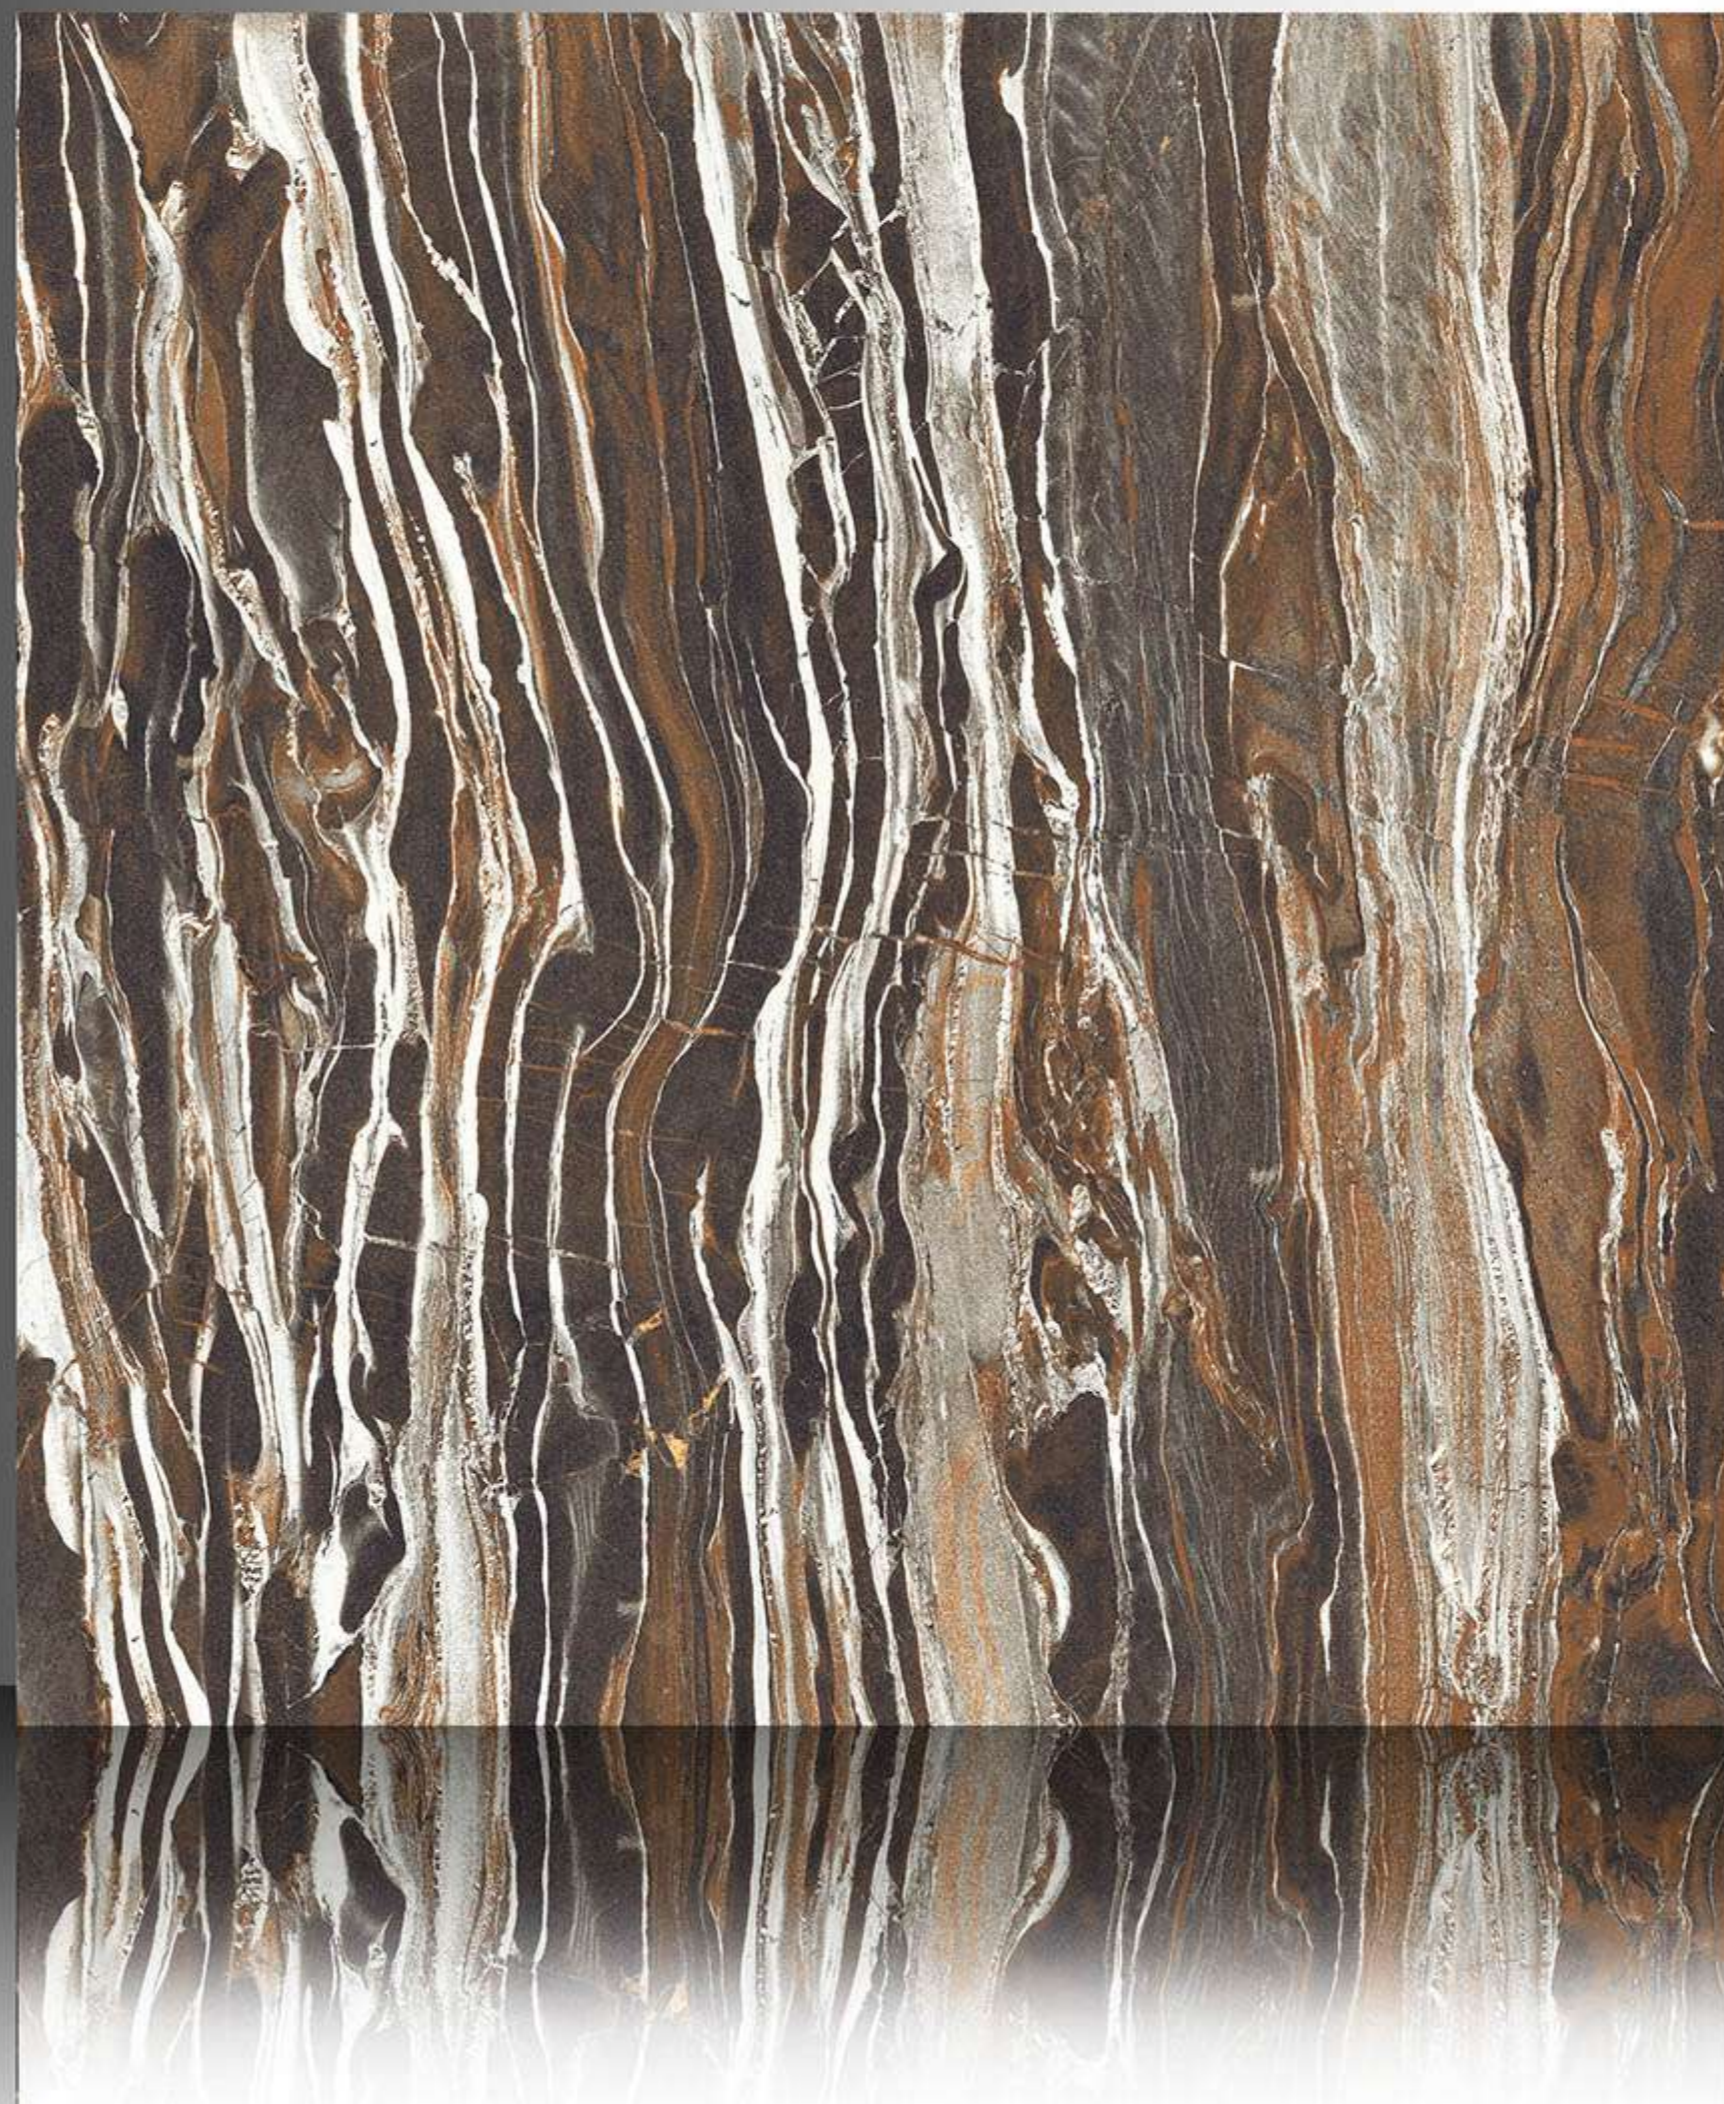

HIGH GLOSS
600 x 600 mm

BRAZIL BLACK

HIGH GLOSS
600 x 600 mm

BRUCE BLACK

HIGH GLOSS
600 x 600 mm

BRUCE BROWN

HIGH GLOSS
600 x 600 mm

CALIPSO NATURAL